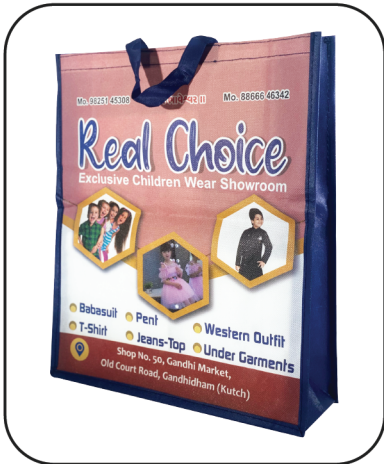

AVAILABLE COLORS:

D-CUT BAGS

AVAILABLE SIZES:

7x10, 10x14, 12x16,
14x19, 16x21, 18x21
CUSTOMIZED SIZE

AVAILABLE COLORS:

AVAILABLE SIZES:

8x6x6, 8x8x8, 8x10x8
10x10x10, 12x14x5, 13x13x13
14x16x4, 16x12x4
CUSTOMIZED SIZE

AVAILABLE COLORS:

AVAILABLE SIZES:

8x6x6, 8x8x8, 8x10x8
10x10x10, 12x14x5, 13x13x13
14x16x4, 16x12x4
CUSTOMIZED SIZE

AVAILABLE COLORS:

LOOP HANDLE BAGS

AVAILABLE SIZES:

10x12x4, 12x14x4, 15x16x4
16x12x4, 14x16x4